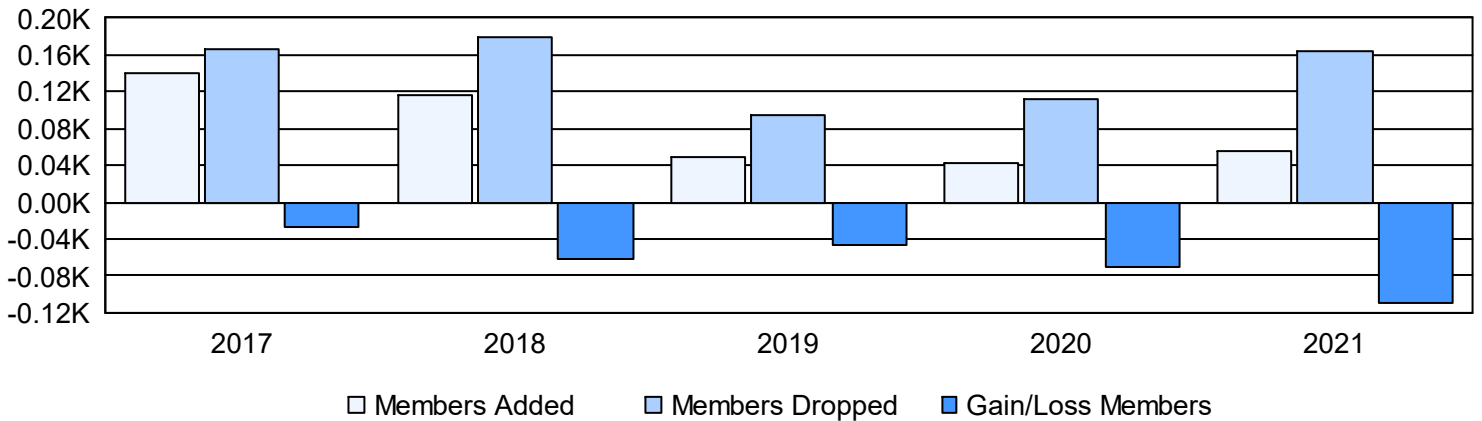

Year	New Clubs	Dropped Clubs	Gain/ Loss Clubs	New Members	Charter Members	Reinstate Members	Transfer Members	Total Member Added	Total Members Dropped	Gain/ Loss Members
2016-2017	2	3	-1	66	71	2	1	140	167	-27
2017-2018	1	2	-1	79	22	2	14	117	179	-62
2018-2019	0	1	-1	37	6	2	4	49	95	-46
2019-2020	0	1	-1	34	1	6	1	42	112	-70
2020-2021	0	1	-1	40	6	6	3	55	165	-110
Average	1	2	-1	51	21	4	5	81	144	-63

Clubs

Members