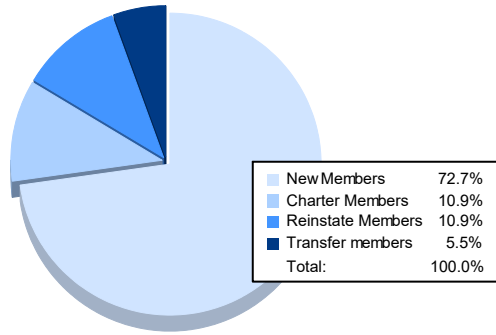

Membership Composition June 2021 Cumulative