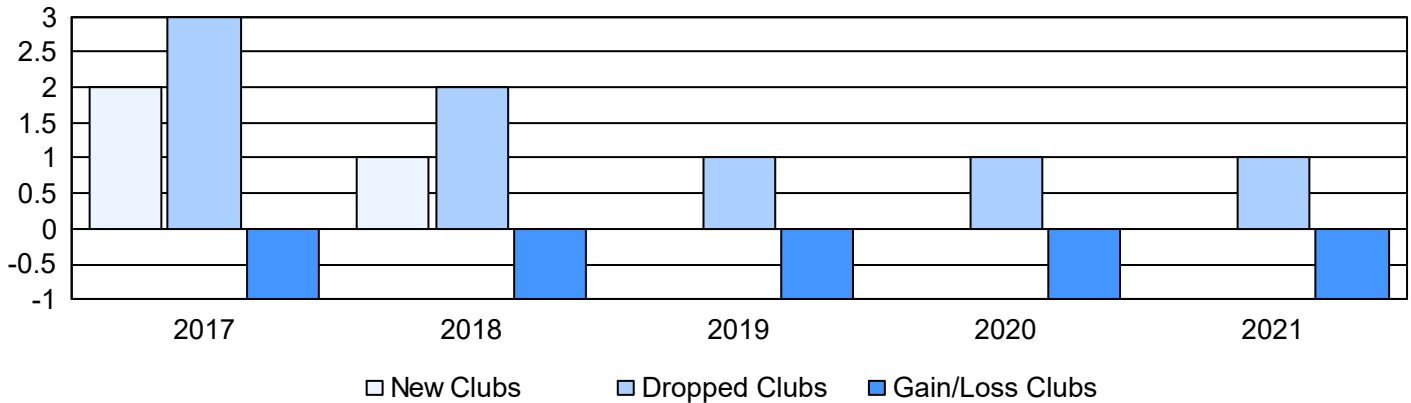

Year	New Clubs	Dropped Clubs	Gain/ Loss Clubs	New Members	Charter Members	Reinstate Members	Transfer Members	Total Member Added	Total Members Dropped	Gain/ Loss Members
2016-2017	2	3	-1	66	71	2	1	140	167	-27
2017-2018	1	2	-1	79	22	2	14	117	179	-62
2018-2019	0	1	-1	37	6	2	4	49	95	-46
2019-2020	0	1	-1	34	1	6	1	42	112	-70
2020-2021	0	1	-1	40	6	6	3	55	165	-110
<b>Average</b>	<b>1</b>	<b>2</b>	<b>-1</b>	<b>51</b>	<b>21</b>	<b>4</b>	<b>5</b>	<b>81</b>	<b>144</b>	<b>-63</b>

### Clubs